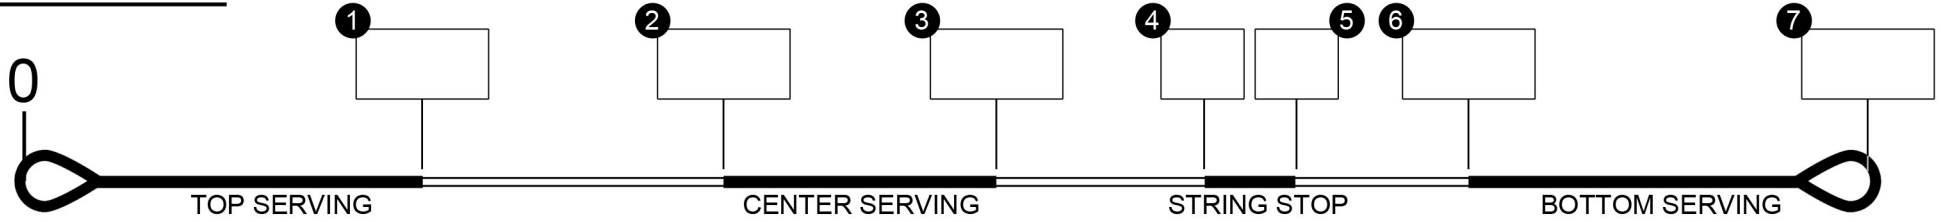

All Measurements to be in inches
Measure from Inside of top loop
Overall Lengths to be measured @100lbs Tension
OR as per manufacturer published lengths
Need help filling this out?, Please view the FAQ section
on our website www.brancocustoms.com

BRANCO

Customer Name _____
Bow Make _____
Bow Model & Year _____
Cam Version & Size _____
Serial No# _____

TWIN CAM STRING

BUSS CABLE

QUANTITY:

CONTROL CABLE

QUANTITY: