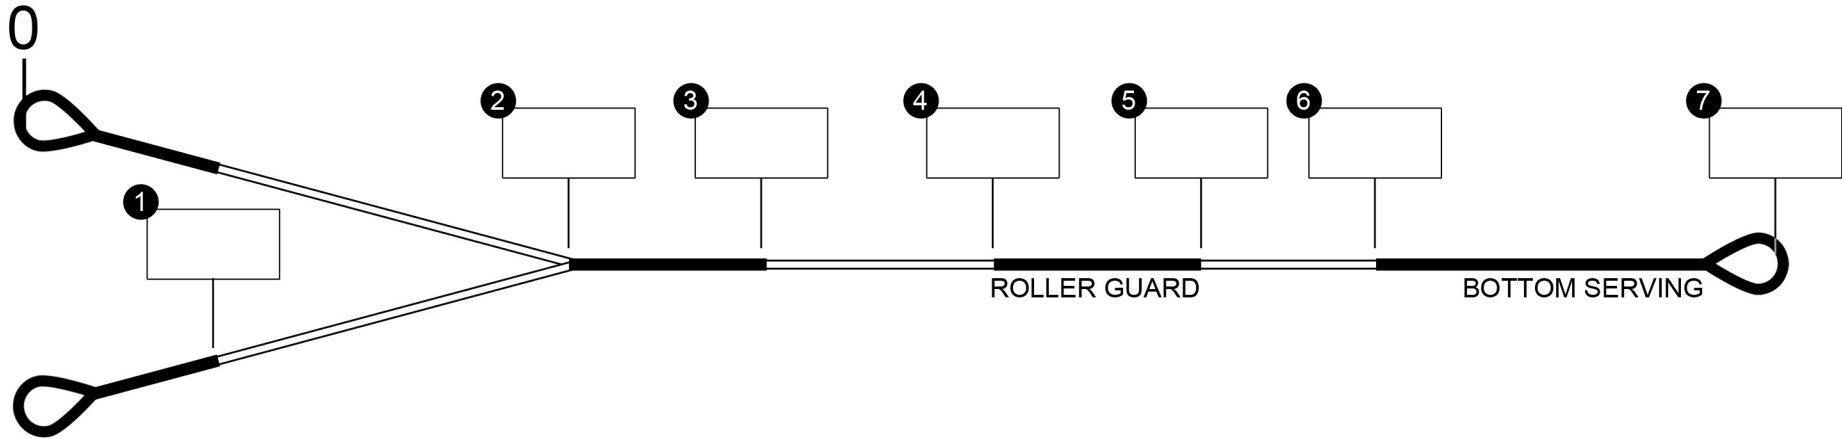

All Measurements to be in inches
Measure from Inside of top loop
Overall Lengths to be measured @100lbs Tension
OR as per manufacturer published lengths
Need help filling this out?, Please view the FAQ section
on our website www.brancocustoms.com

BRANCO

Customer Name _____
Bow Make _____
Bow Model & Year _____
Cam Version & Size _____
Serial No# _____

TWIN CAM STRING

BUSS CABLE

QUANTITY:

CONTROL CABLE

QUANTITY: